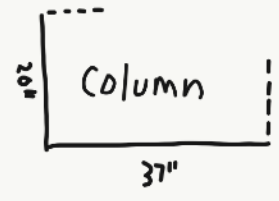

HANGING SPACES

[window panel: 22\" wide]